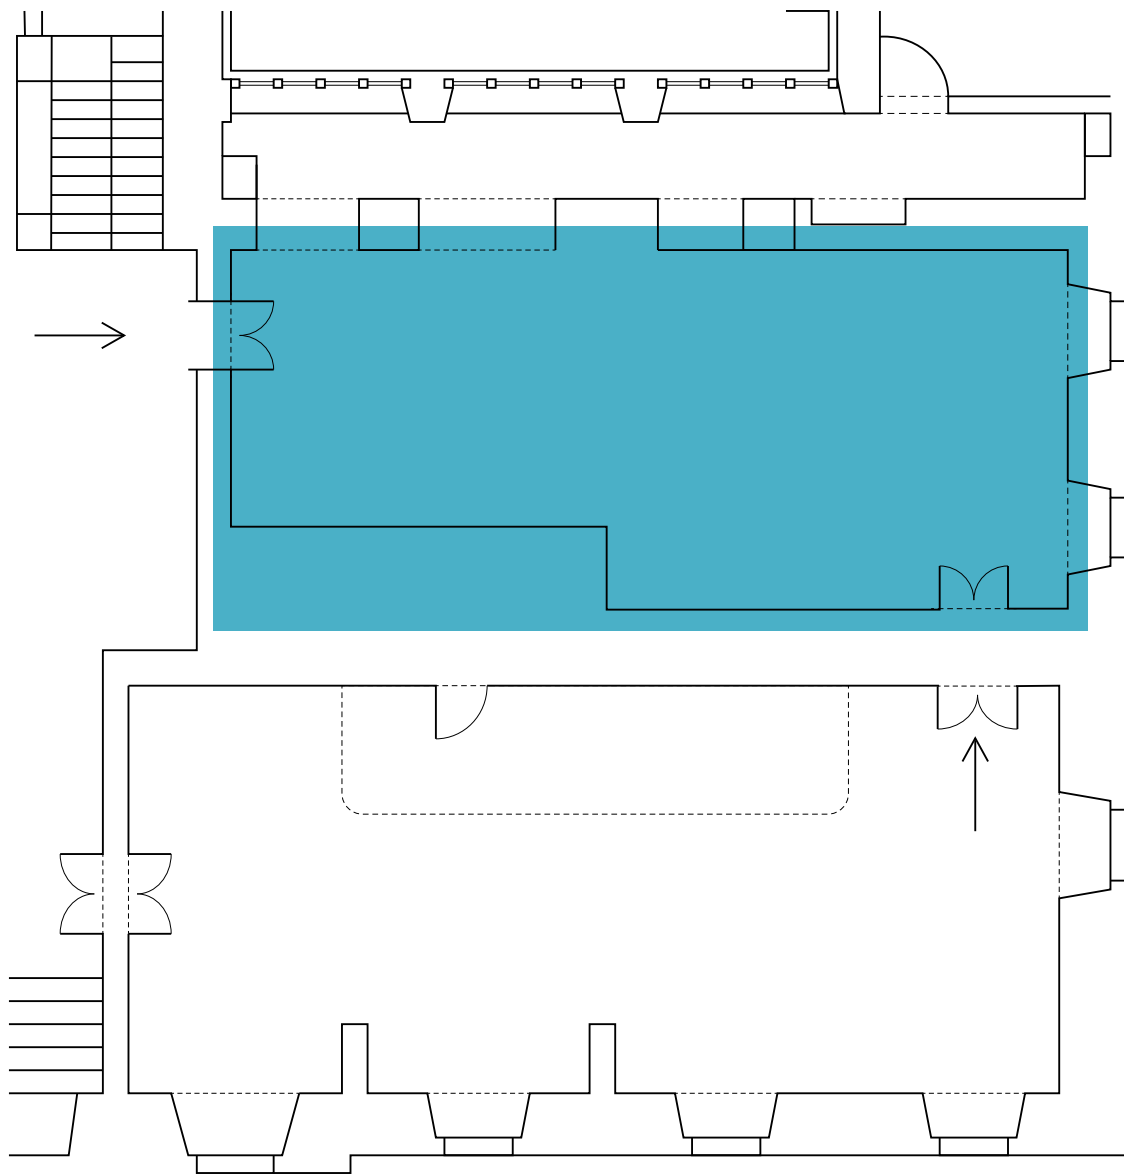

TIVOLI MANSION

small hall

MGLC
International Centre of Graphic Arts
Pod turnom 3, 1000 Ljubljana
Petra Klučar
+386 1 241 38 08
petra.klucar@mglc-lj.si
www.mglc.si/en/renting-premises